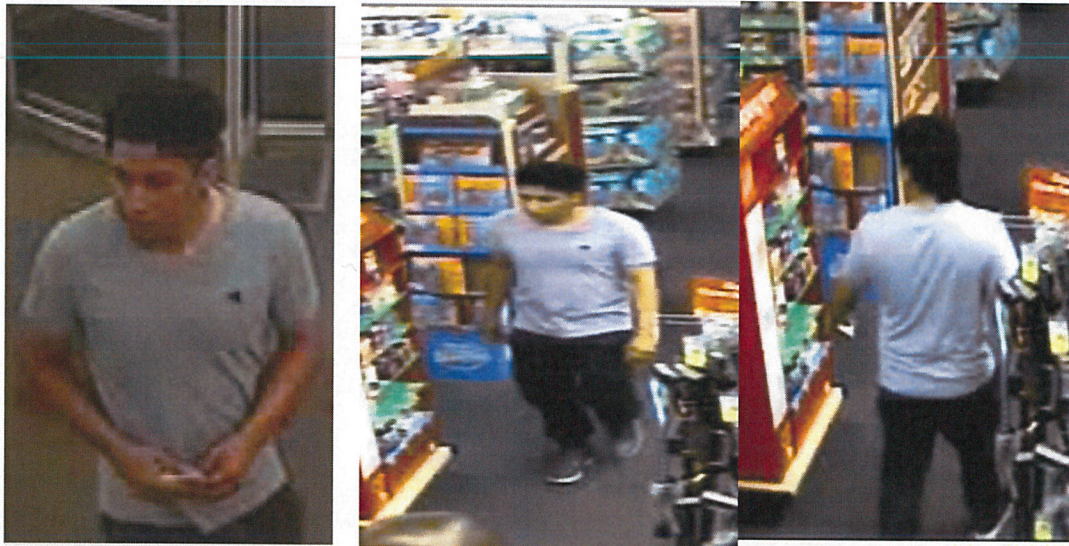

CASH \$ REWARD

WANTED

SEX OFFENSE (3rd Degree)

PRINCE GEORGE'S COUNTY POLICE DEPARTMENT

Suspect: Hispanic/Male 20-30 yrs. 5'9" 160-170 lbs., large black earrings

The Prince George's County Police Department is working to identify the suspect shown in the above surveillance photographs. On June 12, 2015, at approximately 2025 hours, the suspect committed a Sex Offense (3rd Degree) to a child at the CVS located at 5705 Riverdale Rd. Riverdale, Maryland.

Anyone with information that may assist in this investigation is asked to call CRIME SOLVERS at 1-866-411-TIPS (8477) or RID North/CAP at 301-699-2601 as soon as possible. Please refer to case number 15-163-3251. Whenever information is given to the Prince George's County Crime Solvers Line, you do not have to leave your name. A **CASH REWARD** is being offered for the tip that leads to the arrest and indictment of the suspects responsible for this robbery.

A cash reward is being offered.

If you have information about this case, call the Prince George's County Police Department's
RID North/CAP _____ (unit name) at (phone number) _____ 301-699-2601

Callers wishing to remain anonymous may call **Crime Solvers at 1-866-411-TIPS (8477).**