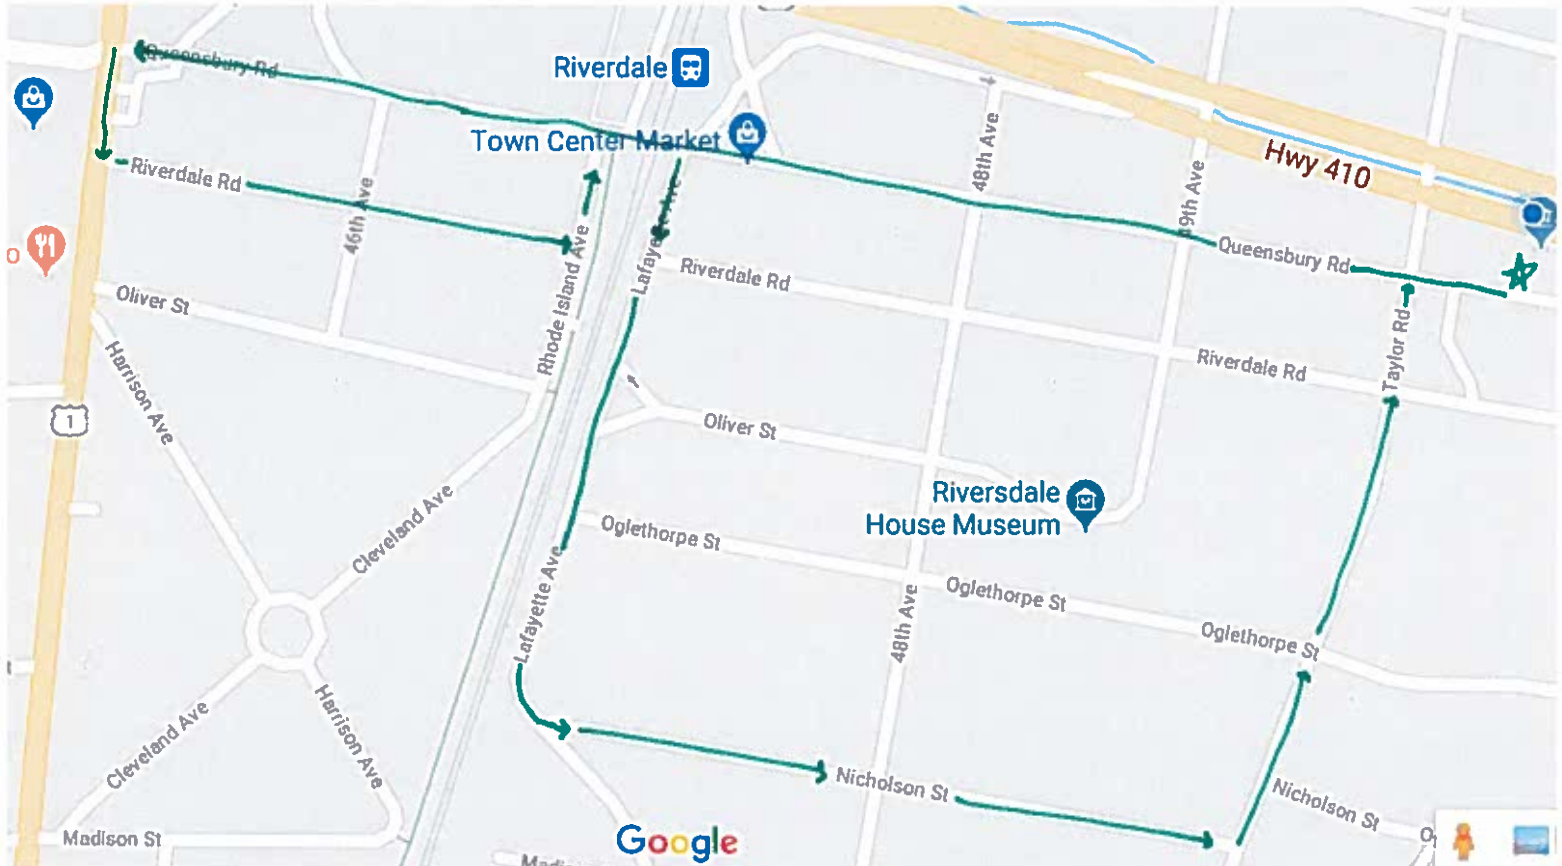

Town of Riverdale Park, Maryland Town Administration

Community Walk: Saturday, May 5, 2018
9:00 a.m.

Route:

1. From Town Hall, follow Queensbury Road west bound all the way to Baltimore Avenue
2. Turn left onto Baltimore Avenue and follow to Riverdale Road
3. Turn left onto Riverdale Road and follow to Rhode Island Avenue
4. Turn left onto Rhode Island Avenue
5. Follow Rhode Island Avenue to Queensbury Road
6. Cross the railroad tracks, then take Lafayette Avenue southbound to Nicholson Street
7. Follow Nicholson Street to Taylor Road
8. Turn left onto Taylor Road
9. Follow Taylor Road to Queensbury Road
10. Turn right onto Queensbury Road and return to Town Hall